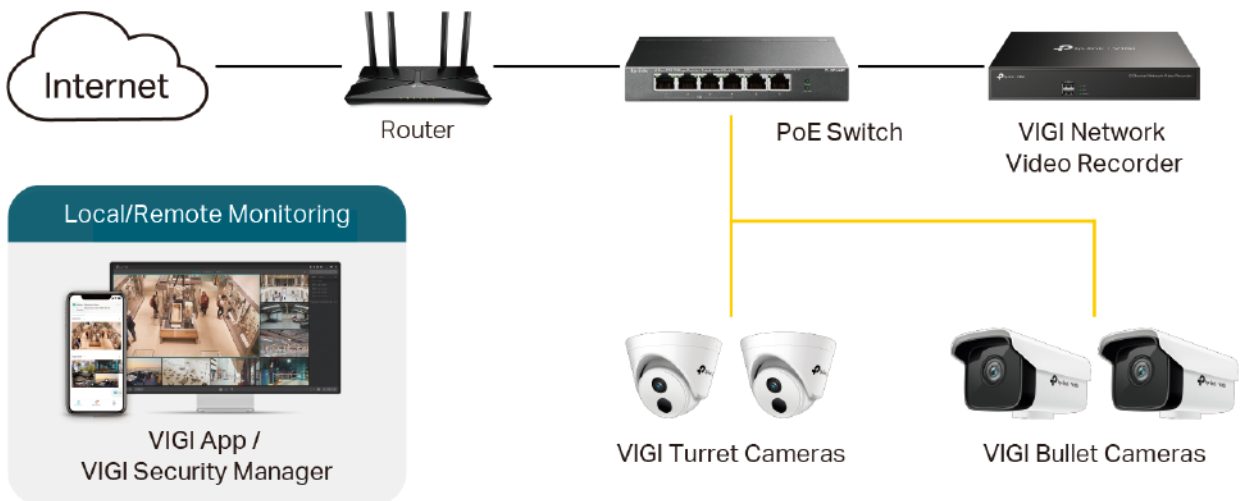

intelligently enhances images day and night, including WDR, 3D DNR, and Smart IR.
Simple and easy management methods for non-professional users	- VIGI cameras and NVR provides centralized management on laptops and mobile phones with dedicated VIGI Security Manger and apps. - All the management methods provide graphic user interfaces and friendly instructions. - Remote Monitoring ensures the security when authorized personnel are away.
- Minimal wiring would maintain a high-quality architectural layout and design - Installation and deployment should be finished in a short time with lower costs	- Ethernet cables transmit data and power up VIGI PoE cameras in conjunction with TP-Link PoE switch for surveillance at the same time. - VIGI bullet and turret cameras with compact design support quick installation, both on the wall and ceiling. - VIGI has provided professional services, including site survey, product supply, and deployment.
- Network bandwidth is limited for surveillance - It is also necessary to maintain the video quality	VIGI smart video coding technology (H.265+/H.264+) compresses the video size without sacrificing video quality, easing the network load.

♥ Topology

— Ethernet
— Power over Ethernet